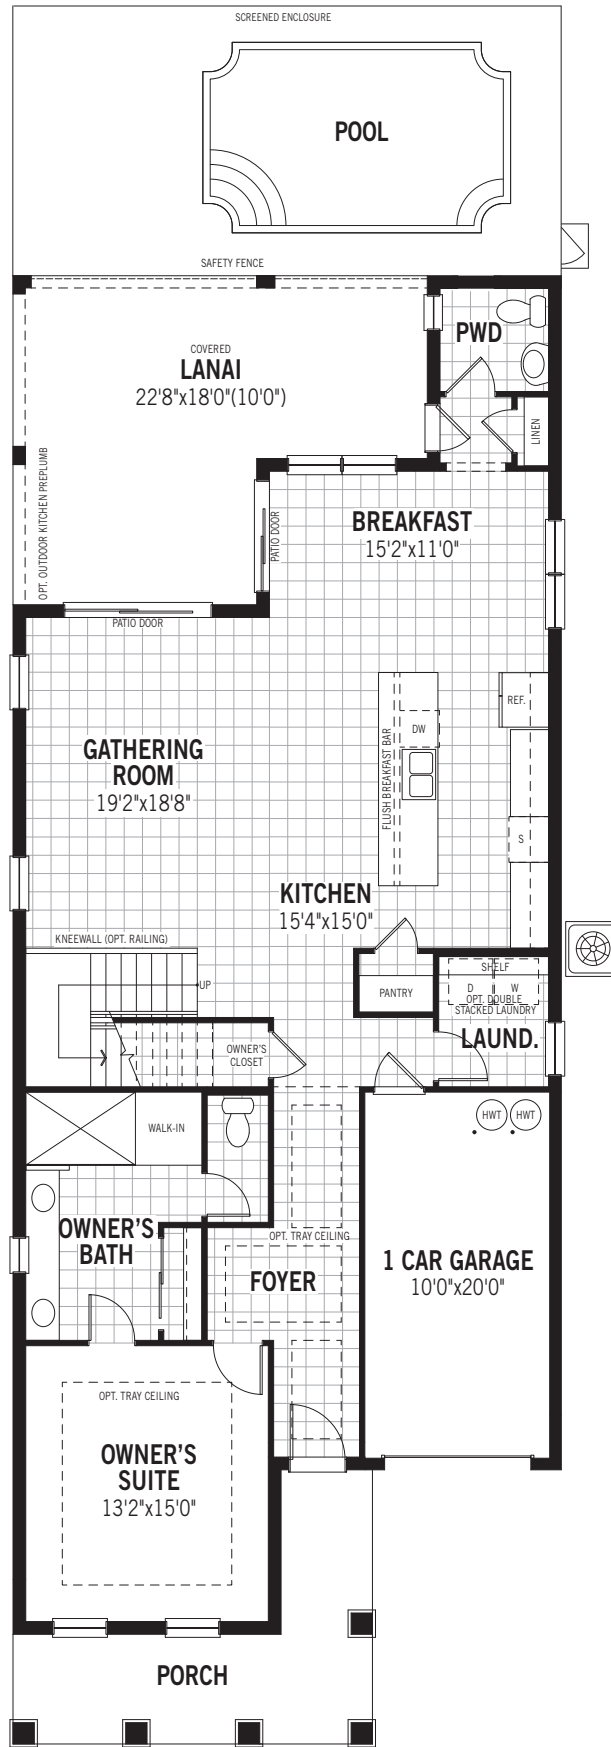

PARADISE SERIES LAGUNA II

3,009 SQ FT
280 SQ M

6 BEDROOM + LOFT • 4.5 BATHROOM • 1-CAR GARAGE

FIRST FLOOR

SECOND FLOOR