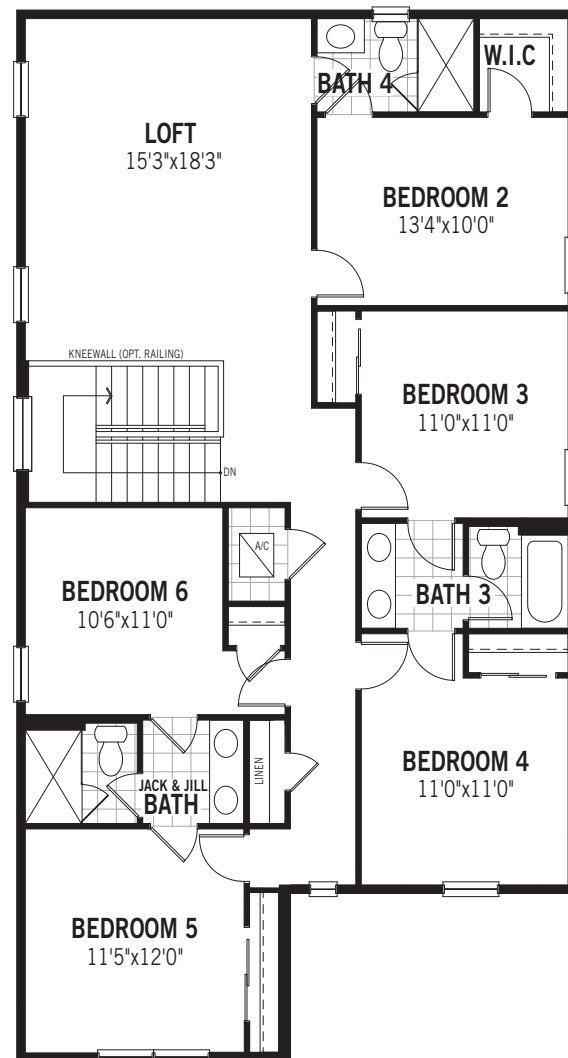

PARADISE SERIES LAGUNA II

3,009 SQ FT
280 SQ M

6 BEDROOM + LOFT • 4.5 BATHROOM • 1-CAR GARAGE

FIRST FLOOR

SECOND FLOOR