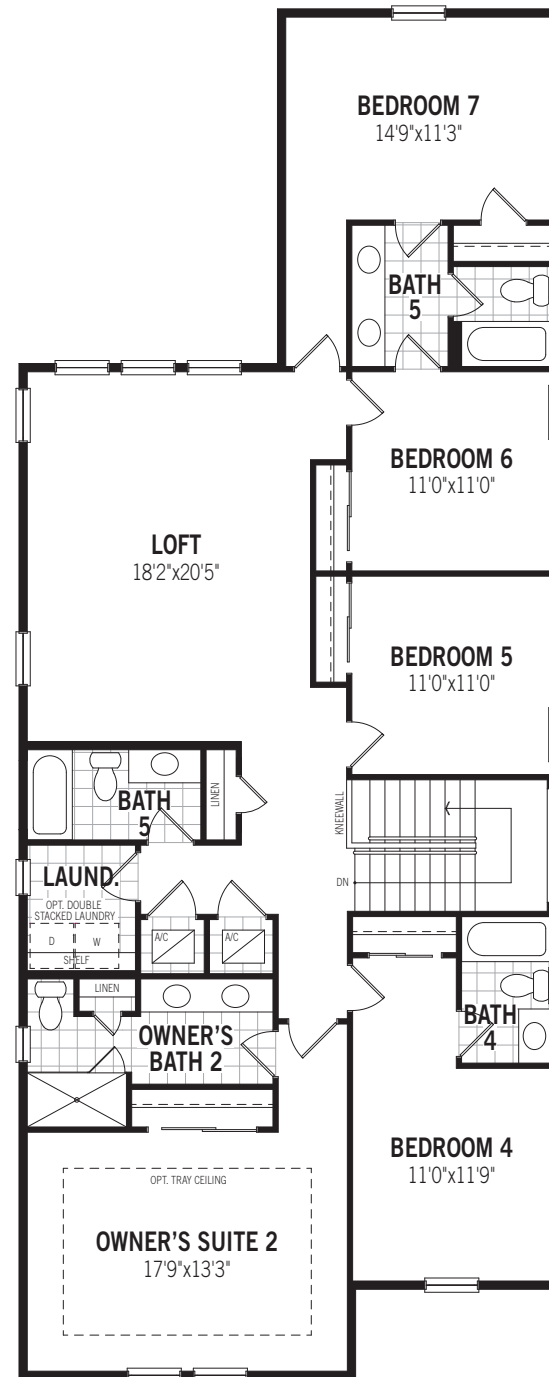

PARADISE SERIES MALIBU II

3,544 SQ FT
329 SQ M

7 BEDROOM + LOFT • 6.5 BATHROOM • 1-CAR GARAGE

FIRST FLOOR

SECOND FLOOR