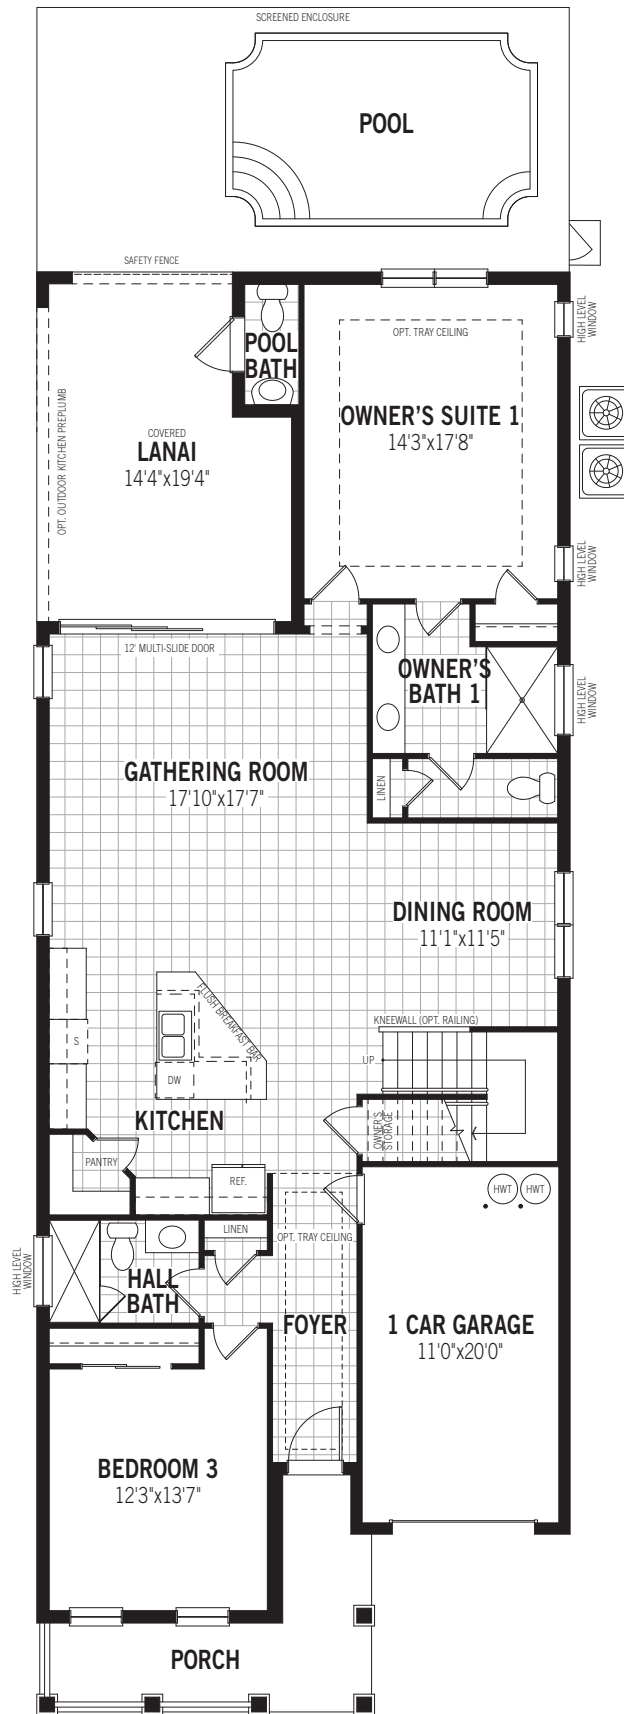

PARADISE SERIES MALIBU II

3,544 SQ FT
329 SQ M

7 BEDROOM + LOFT • 6.5 BATHROOM • 1-CAR GARAGE

FIRST FLOOR

SECOND FLOOR