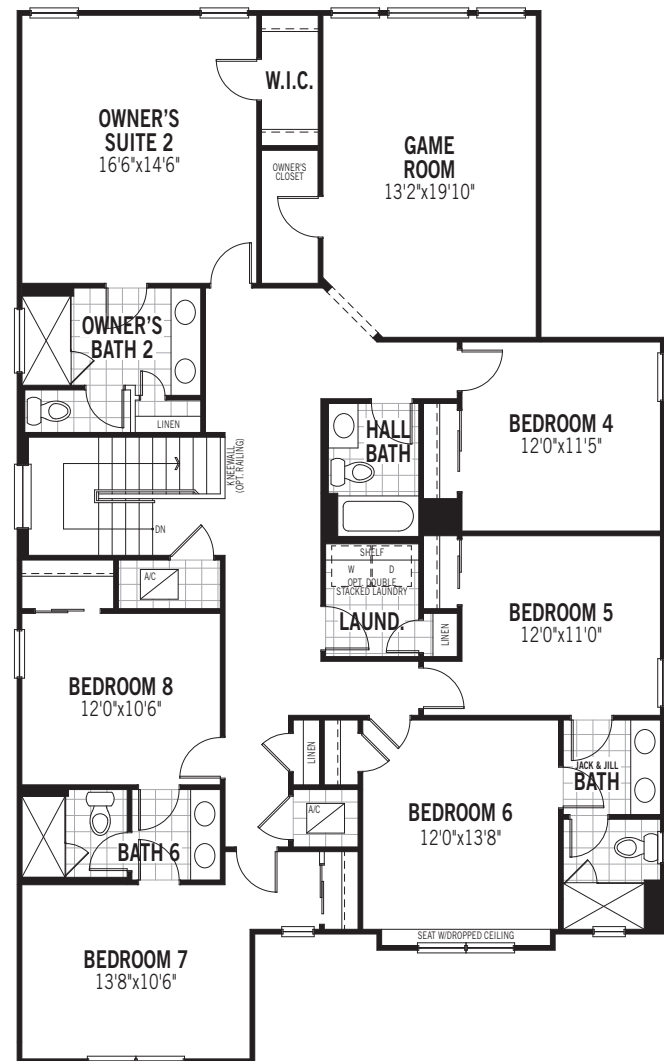

DESTINATION SERIES CABO II

4,139 SQ FT
385 SQ M

8 BEDROOM + LOFT • 6 BATHROOM • 2-CAR GARAGE

FIRST FLOOR

SECOND FLOOR