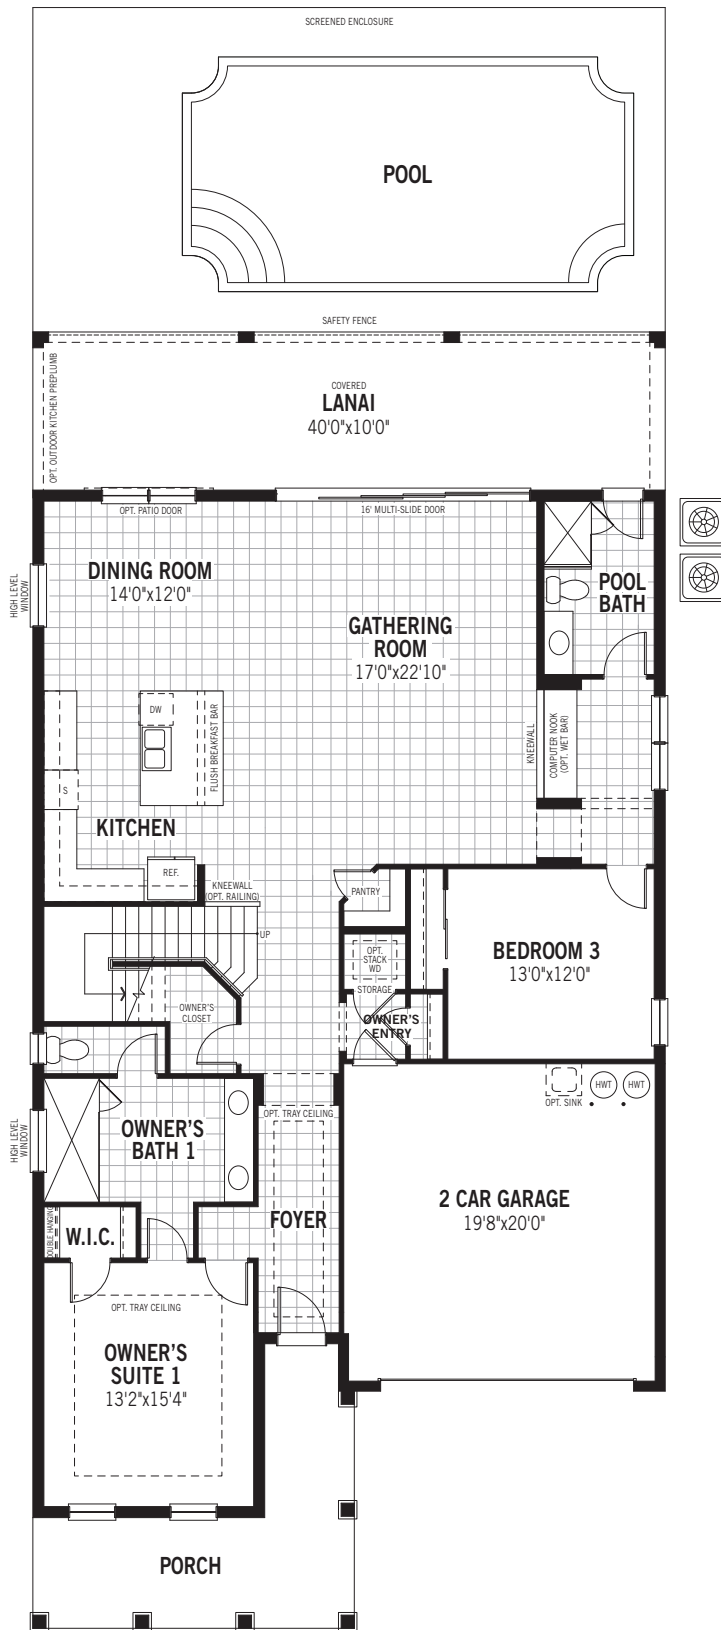

DESTINATION SERIES CABO II

4,139 SQ FT
385 SQ M

8 BEDROOM + LOFT • 6 BATHROOM • 2-CAR GARAGE

FIRST FLOOR

SECOND FLOOR