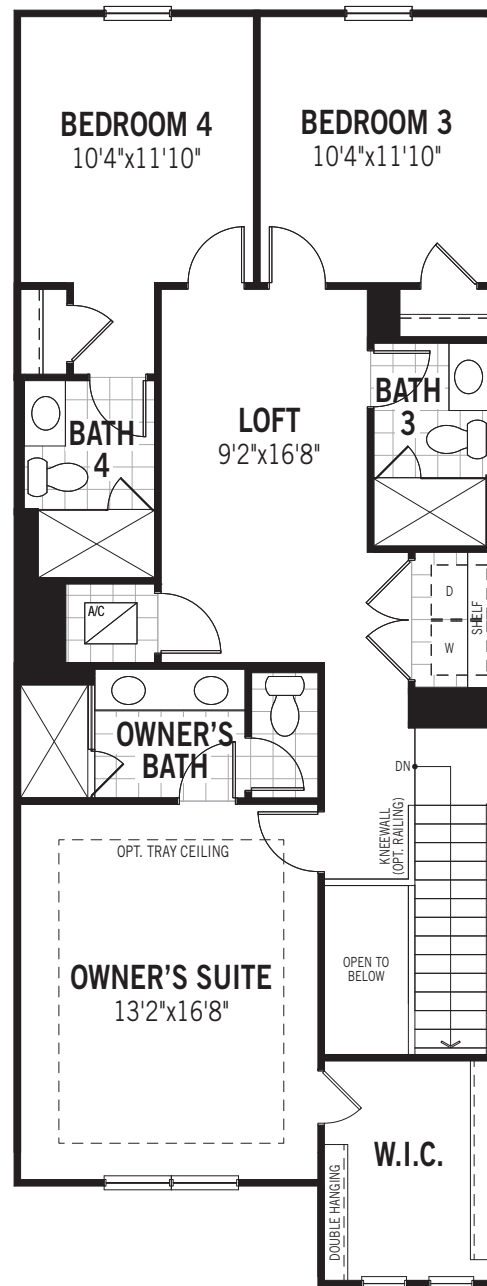

# TOWNHOMES CLEARWATER

2,090 SQ FT  
194 SQ M

4 BEDROOM + LOFT • 4.5 BATHROOM

FIRST FLOOR

SECOND FLOOR