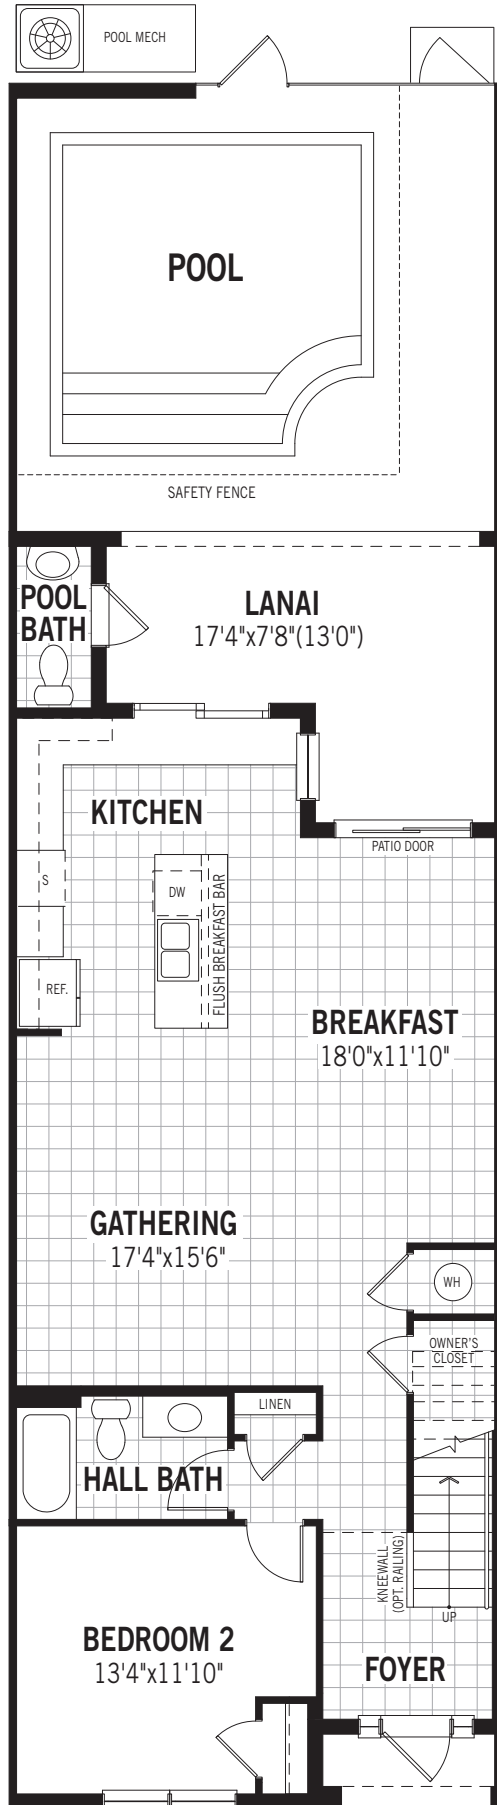

# TOWNHOMES CLEARWATER

2,090 SQ FT  
194 SQ M

4 BEDROOM + LOFT • 4.5 BATHROOM

FIRST FLOOR

SECOND FLOOR