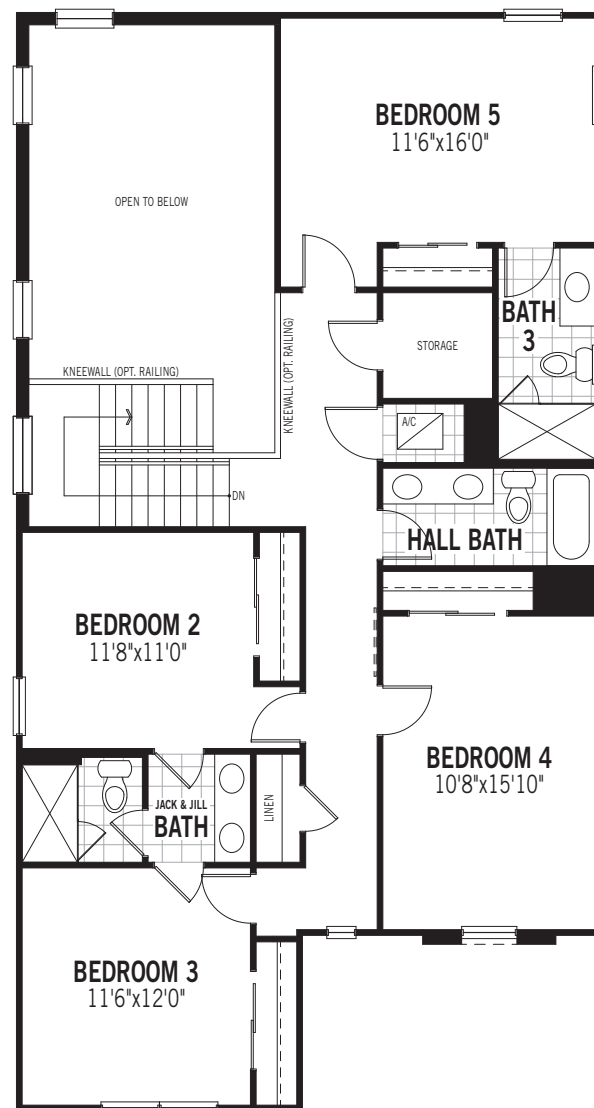

# PARADISE SERIES LAGUNA

2,748 SQ FT  
255 SQ M

5 BEDROOM • 4.5 BATHROOM • 1-CAR GARAGE

FIRST FLOOR

SECOND FLOOR