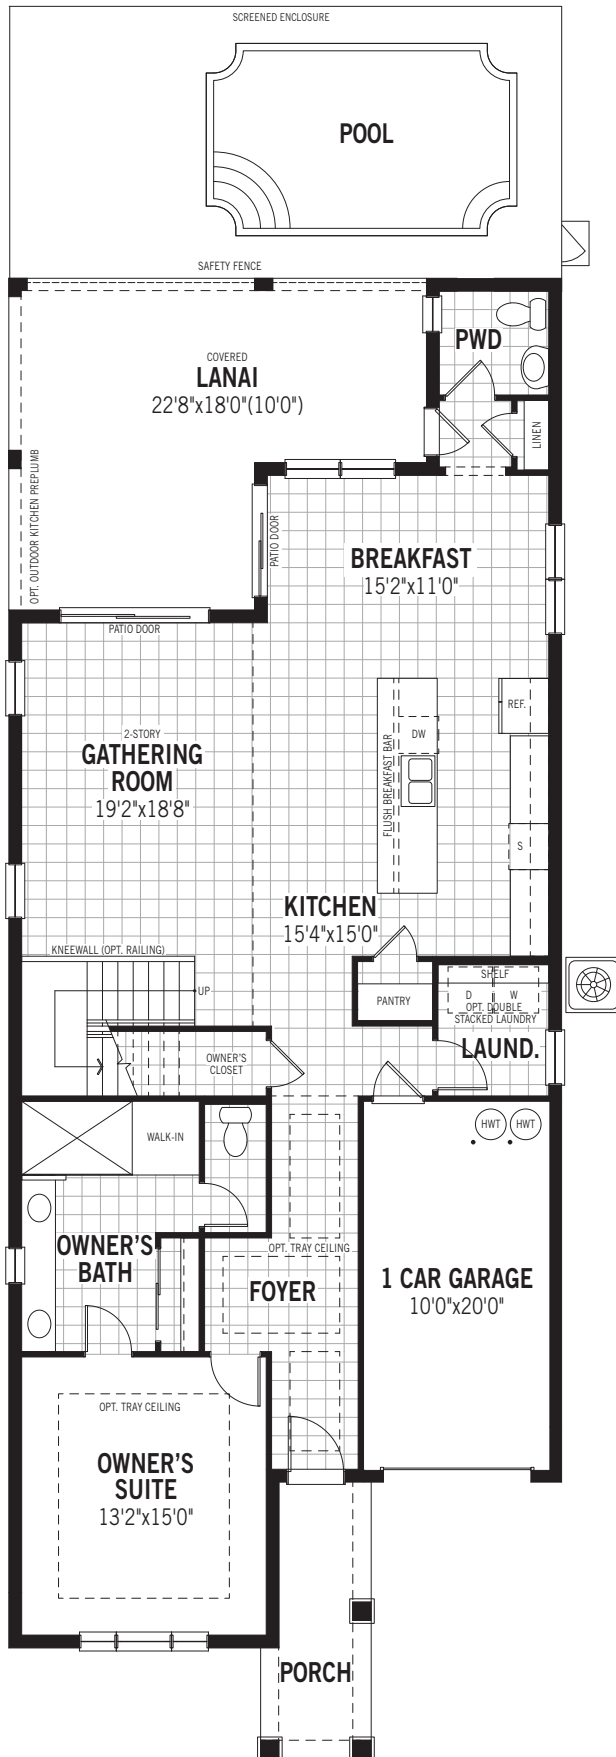

# PARADISE SERIES LAGUNA

2,748 SQ FT  
255 SQ M

5 BEDROOM • 4.5 BATHROOM • 1-CAR GARAGE

FIRST FLOOR

SECOND FLOOR